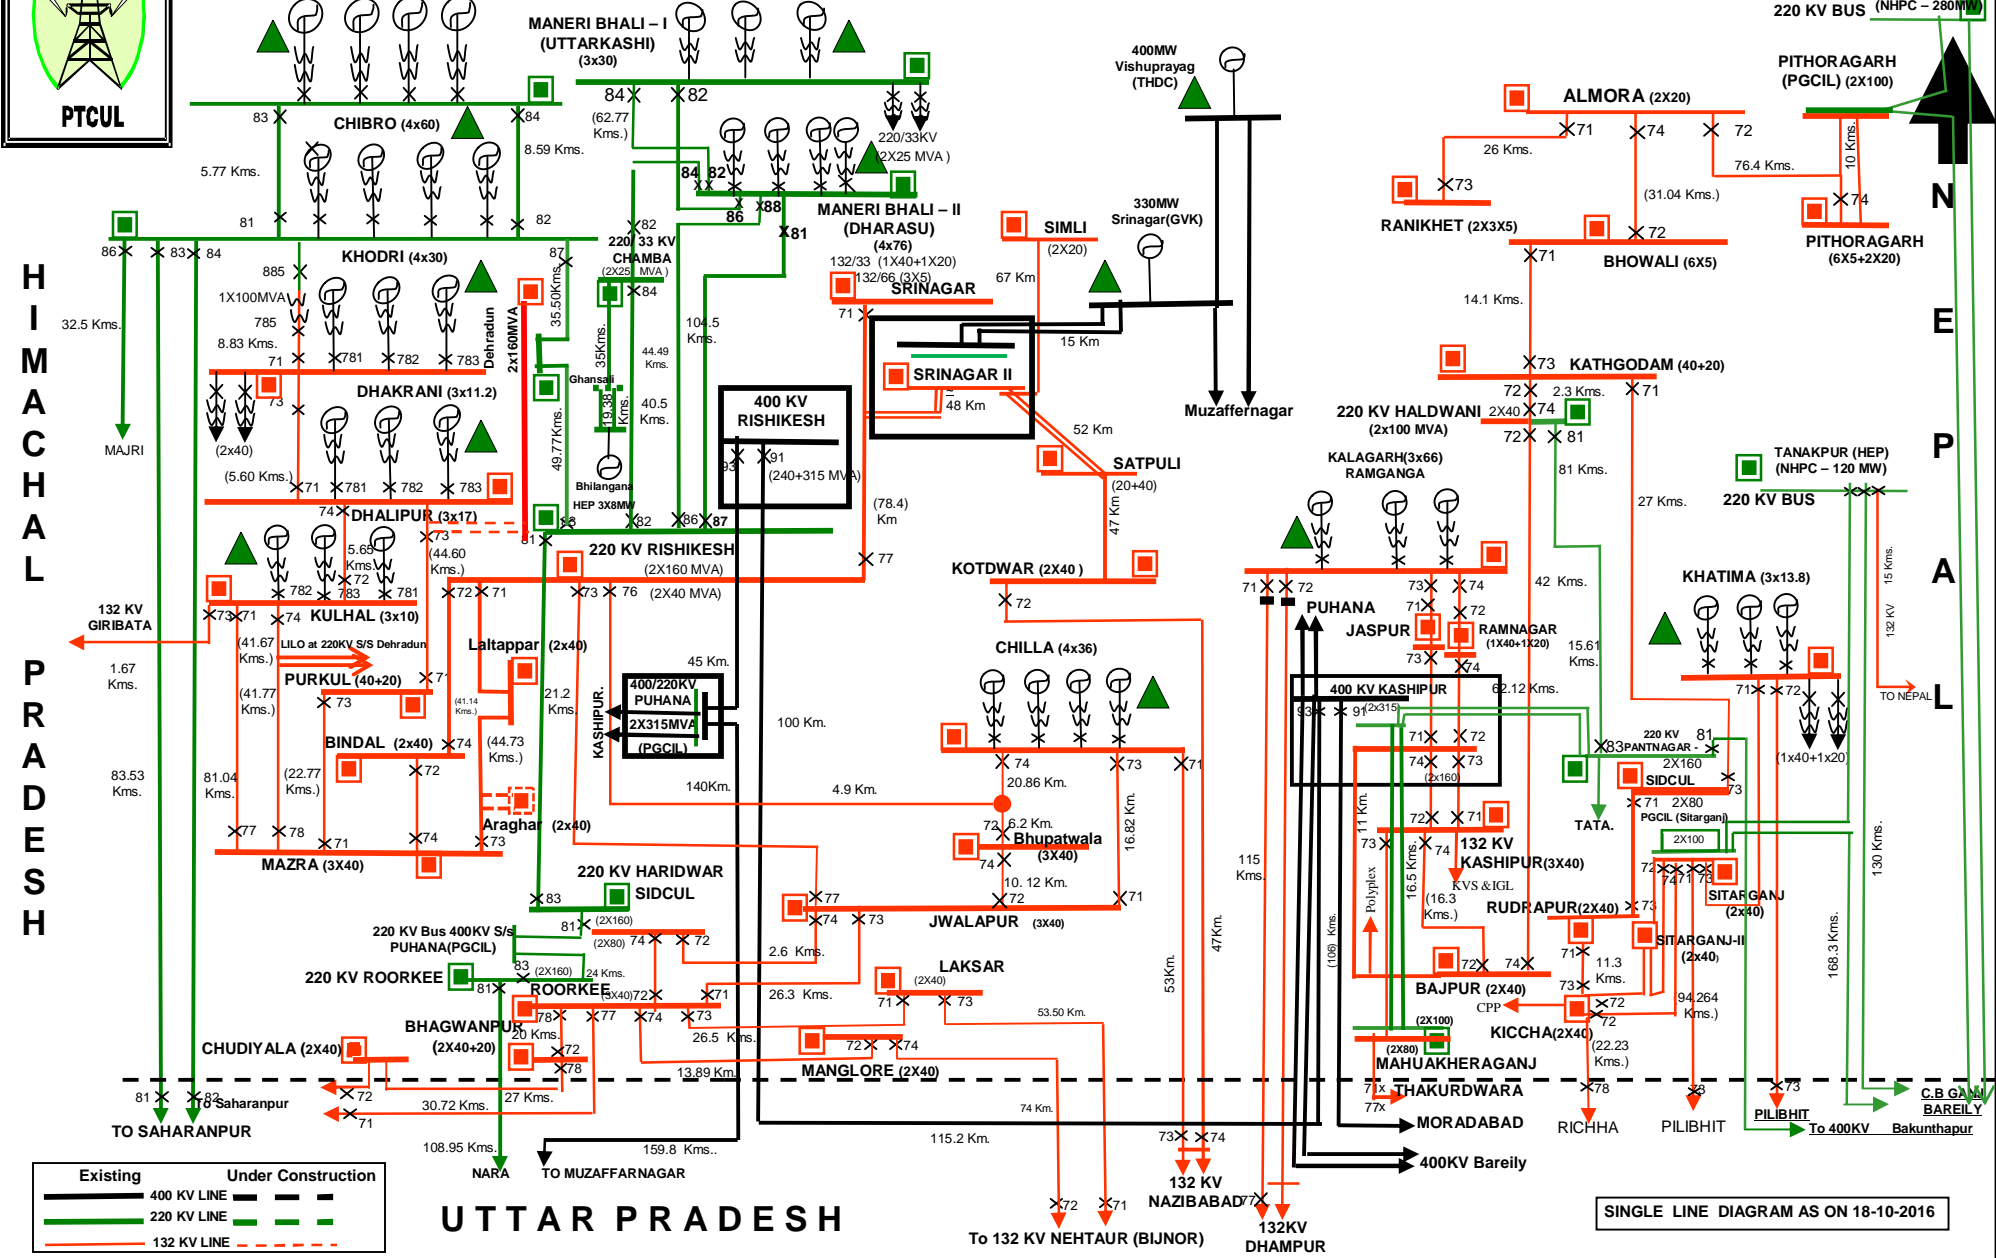

POWER TRANSMISSION CORPORATION OF UTTARAKHAND LTD.

SLD OF EXISTING TRANSMISSION SYSTEM

H
I
M
A
C
H
A
L

P
R
A
D
E
S
H

N
E
P
A
L

UTTAR PRADESH

Existing		Under Construction	
—	—	- - -	- - -
—	—	- - -	- - -
—	—	- - -	- - -

SINGLE LINE DIAGRAM AS ON 18-10-2016